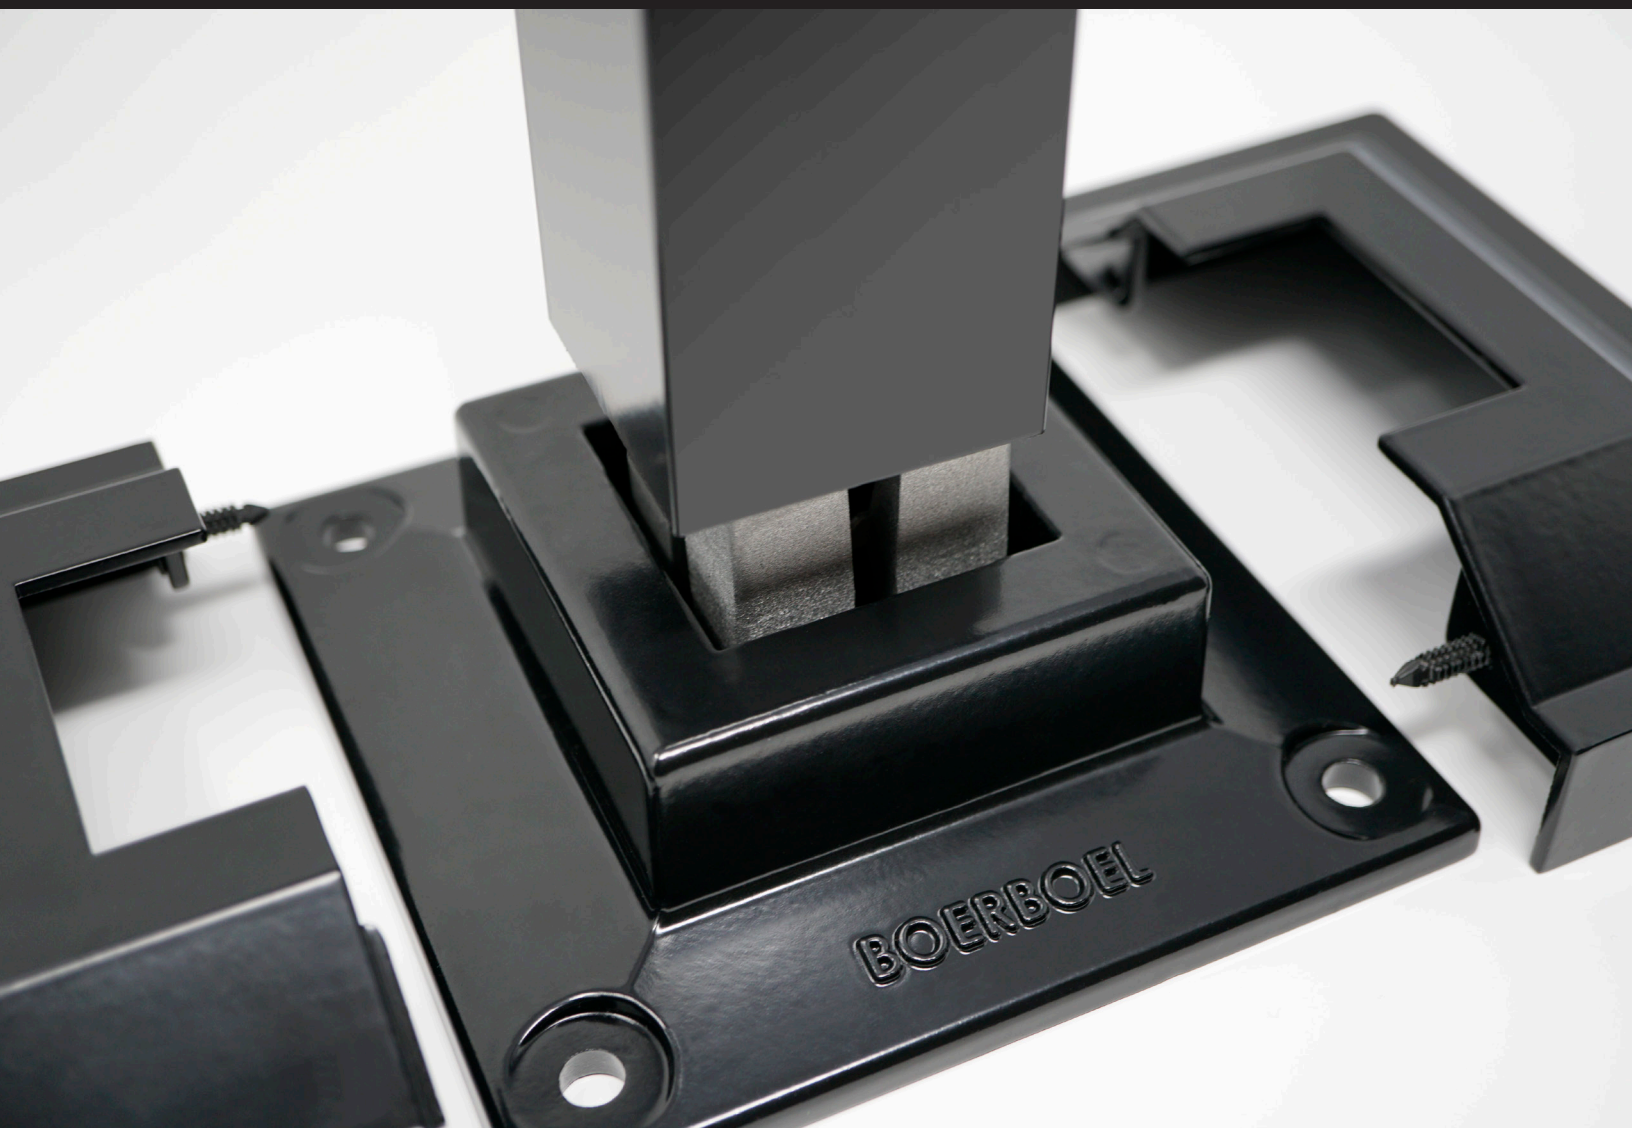

NEW for 2020!

Patent Pending
Technology!

Surface Mount

By Boerboel®

Always on Guard.

Limited Lifetime Warranty

BOERBOEL®
Gate Solutions

Always on Guard

Boerboel® Gate Solution's new, patent pending Surface Mount is the strong and easy-to-install solution for surface mounting aluminum fence posts. The Boerboel Surface Mount has the strength performance of a custom welded post/plate assembly but the ease & flexibility to mount to any post in inventory – making it the perfect solution for your fence project and the smartest choice on the market today!

Boerboel Gate Solution's Surface Mount is available for 2" or 2 ½" aluminum posts and comes in Black, Matte Black, Pewter, White, Bronze, Matte Bronze, Light Bronze and Gray.

-  Pool code compliant
-  Limited Lifetime Warranty

Drawing depicts 2 ½" Surface Mount
73045685

Boerboel Surface Mount Features:

- NEW Patent pending technology
- Fast and easy installation
- Strength performance of a custom welded post/plate assembly
- Pool code compliant
- Available for 2" or 2 ½" Aluminum Posts
- Designed to work with multiple wall thicknesses
- Includes a decorative 2-piece aluminum trim cover
- Available in eight popular colors
- Limited Lifetime Warranty