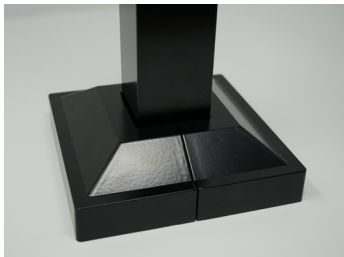

Boerboel® Gate Solution's new, patent pending Surface Mount is the strong and easy-to-install solution for surface mounting aluminum fence posts. The Boerboel Surface Mount has the strength performance of a custom welded post/plate assembly but the ease & flexibility to mount to any post in inventory – making it the perfect solution for your fence project and the smartest choice on the market today!

Boerboel Gate Solution's Surface Mount is available for 2" or 2 ½" aluminum posts and comes in Black, Matte Black, Pewter, White, Bronze, Matte Bronze, Light Bronze and Gray.

-  Pool code compliant
-  Limited Lifetime Warranty

Drawing depicts 2 ½" Surface Mount
73045685

Boerboel Surface Mount Features:

- NEW Patent pending technology
- Fast and easy installation
- Strength performance of a custom welded post/plate assembly
- Pool code compliant
- Available for 2" or 2 ½" Aluminum Posts
- Designed to work with multiple wall thicknesses
- Includes a decorative 2-piece aluminum trim cover
- Available in eight popular colors
- Limited Lifetime Warranty