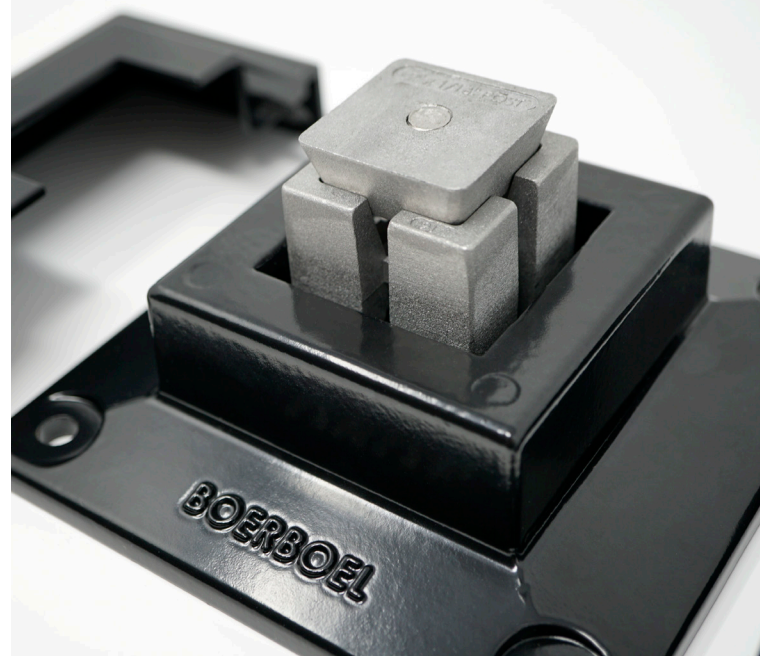

NEW for 2020!

Patent Pending
Technology!

Surface Mount

By Boerboel®

Always on Guard.

Limited Lifetime Warranty

BOERBOEL®
Gate Solutions

Always on Guard

Boerboel® Gate Solution's new, patent pending Surface Mount is the strong and easy-to-install solution for surface mounting aluminum fence posts. The Boerboel Surface Mount has the strength performance of a custom welded post/plate assembly but the ease & flexibility to mount to any post in inventory – making it the perfect solution for your fence project and the smartest choice on the market today!

Boerboel Gate Solution's Surface Mount is available for 2" or 2 ½" aluminum posts and comes in Black, Matte Black, Pewter, White, Bronze, Matte Bronze, Light Bronze and Gray.

-  Pool code compliant
-  Limited Lifetime Warranty

Drawing depicts 2 ½" Surface Mount
73045685

Boerboel Surface Mount Features:

- NEW Patent pending technology
- Fast and easy installation
- Strength performance of a custom welded post/plate assembly
- Pool code compliant
- Available for 2" or 2 ½" Aluminum Posts
- Designed to work with multiple wall thicknesses
- Includes a decorative 2-piece aluminum trim cover
- Available in eight popular colors
- Limited Lifetime Warranty