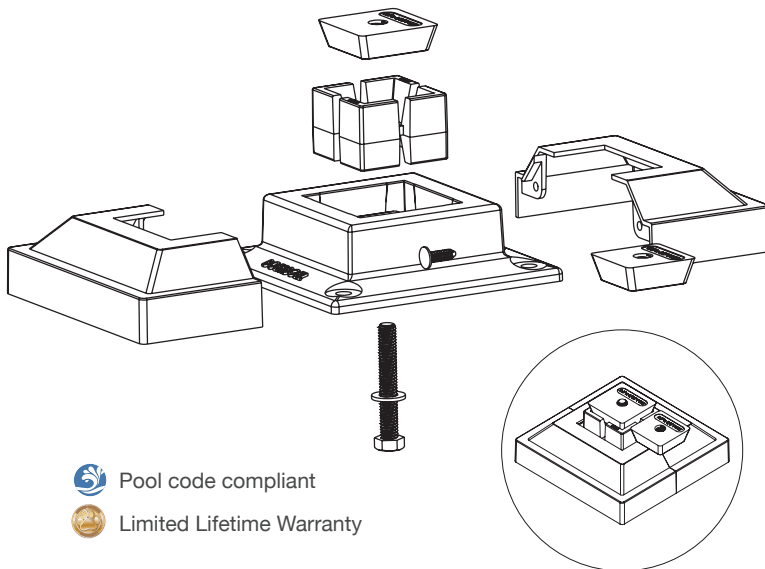

NEW for 2020!

Patent Pending
Technology!

Surface Mount

By Boerboel®

Always on Guard.

Limited Lifetime Warranty

BOERBOEL®
Gate Solutions

Always on Guard

Boerboel® Gate Solution's new, patent pending Surface Mount is the strong and easy-to-install solution for surface mounting aluminum fence posts. The Boerboel Surface Mount has the strength performance of a custom welded post/plate assembly but the ease & flexibility to mount to any post in inventory – making it the perfect solution for your fence project and the smartest choice on the market today!

Boerboel Gate Solution's Surface Mount is available for 2" or 2 ½" aluminum posts and comes in Black, Matte Black, Pewter, White, Bronze, Matte Bronze, Light Bronze and Gray.

-  Pool code compliant
-  Limited Lifetime Warranty

Drawing depicts 2 ½" Surface Mount
73045685

Boerboel Surface Mount Features:

- NEW Patent pending technology
- Fast and easy installation
- Strength performance of a custom welded post/plate assembly
- Pool code compliant
- Available for 2" or 2 ½" Aluminum Posts
- Designed to work with multiple wall thicknesses
- Includes a decorative 2-piece aluminum trim cover
- Available in eight popular colors
- Limited Lifetime Warranty